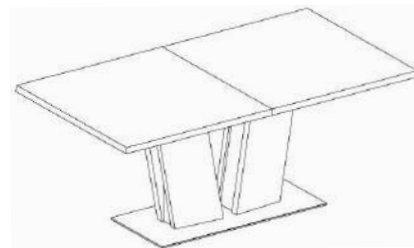

viktor dining collection

viktor table (39) with viktor highboard (923) in walnut lacquer and soho side chairs (58) in black leather

viktor table (39) closed, in wild oak, 39.4"w x 78.7"d x 29"h

viktor table (39) open, in wild oak, 39.4"w x 118"d x 29"h

smaller size viktor table (37) with 2 storing leaves
39.4"w x 69" ext 88.5/108"d x 29"h

soho arm (59) and side (58) chairs, available in fabric or leather with brushed steel arm: 21" x 21.5" x 36"h, side: 18" x 21.5" x 36"h

viktor large sideboard (942),
76.4"w x 17.3"d x 34.6"h

viktor small sideboard (932),
57.5"w x 17.3"d x 34.6"h

viktor highboard (923),
38.6"w x 17.3"d x 53.5"h

viktor display cabinet (914),
17"w x 17.3"d x 78.7"h

The new Viktor dining table has a very characteristic design with a sculptural V-shaped base. The dynamic appearance of the dining table is emphasized by an undivided tabletop, a light push to the tabletop reveals the hidden extension leaf, which is easily put into place in continuation of the dining tabletop. The advantage of this base is that you can place the chairs around the dining table as you please, without having to consider the dining table legs. The dining table will seat 12 people when fully extended. The Viktor Dining Collection is available in the new wild oak, which is special cut oak with some occurrence of knots to give the wood a raw, varied, and yet balanced expression. Highboard and display cabinet come with LED lights. Made in Denmark.